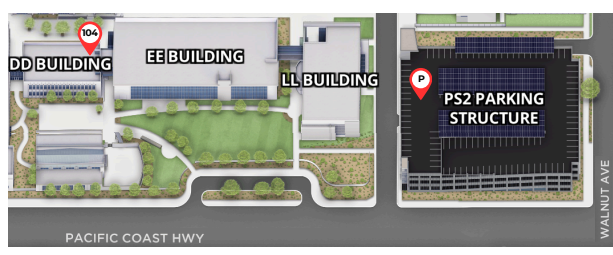

FALL 2024 CLASSES 🎓 START AUGUST 26, 2024 🍁

WEDNESDAY, JULY 11 - 📍 LIBERAL ARTS CAMPUS: BLDG. V-173
| 5:00 PM - 6:00 PM

4901 E CARSON ST,
LONG BEACH, CA
90808

WEDNESDAY, AUGUST 08 - 📍 PACIFIC COAST CAMPUS: BLDG. DD-104
| 5:00 PM - 6:00 PM