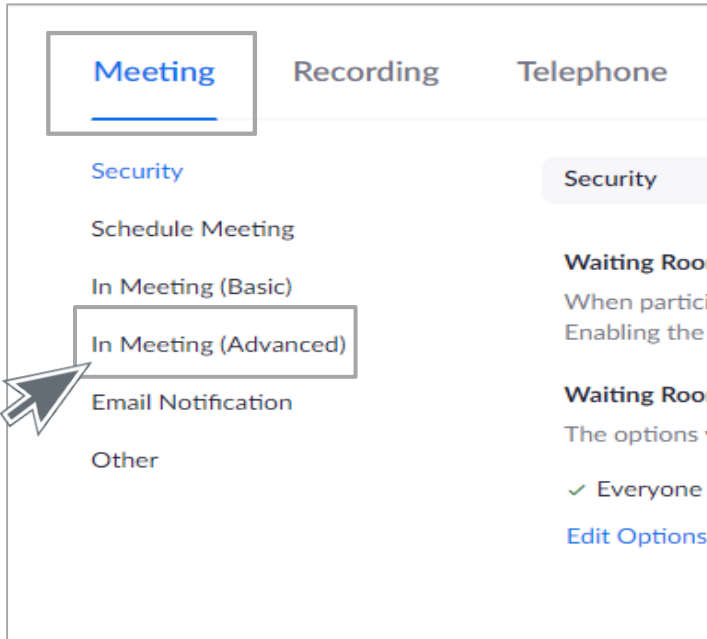

## Section One: Enabling Sharing of Video Feed via Zoom

The first step to begin live streaming Zoom sessions to YouTube requires the enabling of a few specific settings via Zoom itself. Once enabled, additional options will appear only for the session host.

**Step 1:** Go to **Zoom.us** and log into your account.

**Step 2:** Click on **My Account**.

**Step 3:** Go to **Settings** tab.

# Live Stream Zoom to YouTube Instructions

---

**Step 4:** Under **Meeting**, click on the **In Meeting (Advanced)** tab.