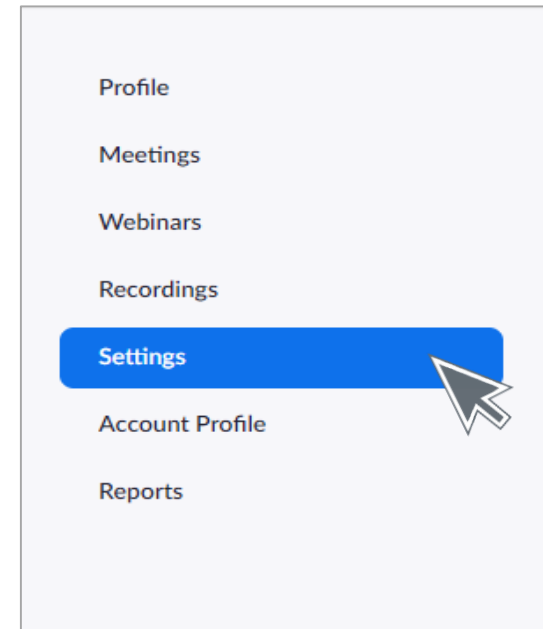

Live Stream Zoom to YouTube Instructions

Section One: Enabling Sharing of Video Feed via Zoom

The first step to begin live streaming Zoom sessions to YouTube requires the enabling of a few specific settings via Zoom itself. Once enabled, additional options will appear only for the session host.

Step 1: Go to **Zoom.us** and log into your account.

Step 2: Click on **My Account**.

Step 3: Go to **Settings** tab.