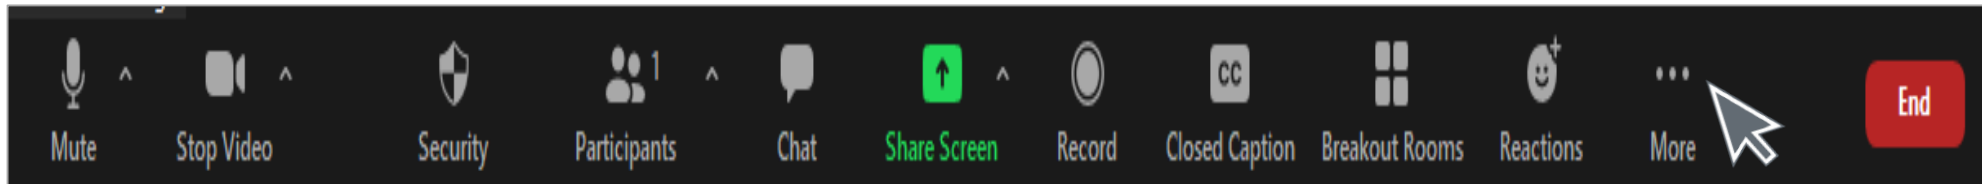

Live Stream Zoom to YouTube Instructions

Step 2: If section one was completed correctly and you are a host of the Zoom session, there will be a row of options at the bottom of the Zoom session window. The right-most button will say “**more.**” Click “More.”