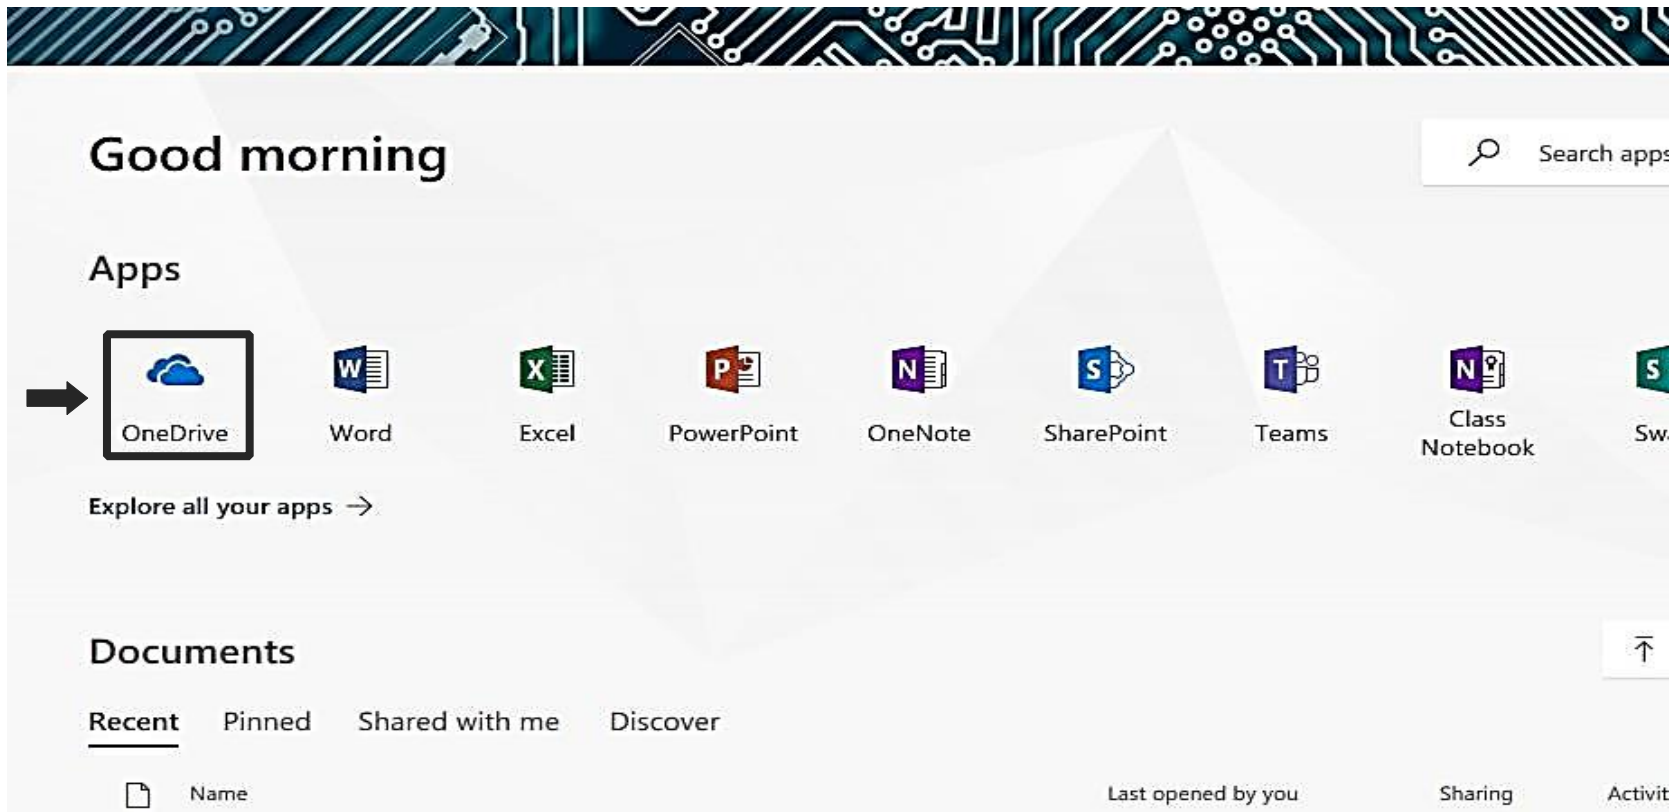

Accessing Documents Shared With You in Office 365/OneDrive