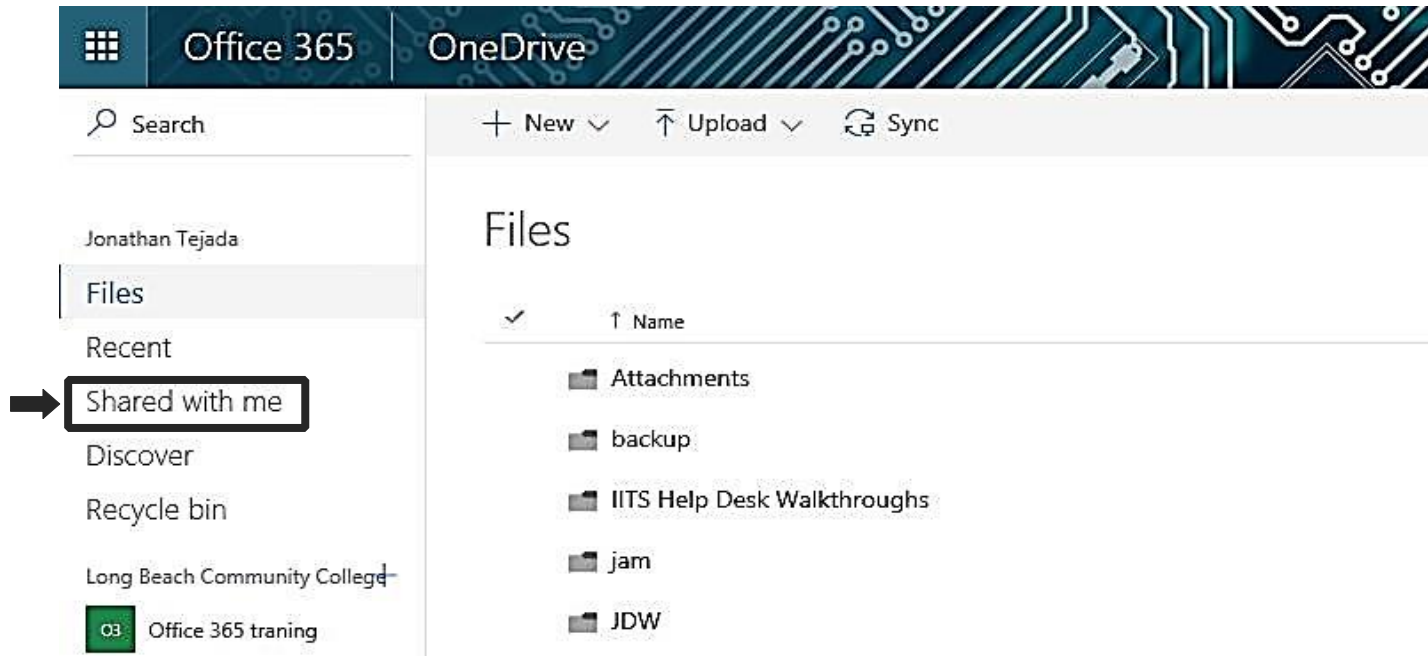

Accessing Documents Shared With You in Office 365/OneDrive

- From the Office 365 home screen when logged in, Click on the OneDrive icon
- Click on the “Shared with me” tab on the left side of the screen