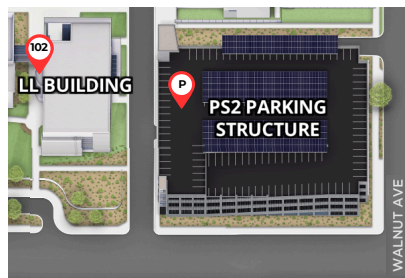

**CURRENT MIDDLE/HIGH SCHOOL STUDENTS!
BE ONE STEP AHEAD & SIGN UP TO COURSES AT
DUAL ENROLLMENT REGISTRATION LAB**

Q [BIT.LY/FAREGLAB24](https://bit.ly/fareglab24)

ZOOM IN SUPPORT
EVERY WEDNESDAY: 4:00 PM - 5:00 PM
[HTTPS://LBCC-EDU.ZOOM.US/J/84393397998](https://lbcc-edu.zoom.us/j/84393397998)

ON CAMPUS SUPPORT

EVERY WEDNESDAY: 5:00 PM - 6:00 PM

LOCATION FOR SEPTEMBER AND NOVEMBER

1305 E PACIFIC
COAST HWY,
LONG BEACH,
CA 90806

LBCC TRADE TECH AND
COMMUNITY LEARNING
CAMPUS
BLDG. LL, ROOM 102

LOCATION FOR OCTOBER AND DECEMBER